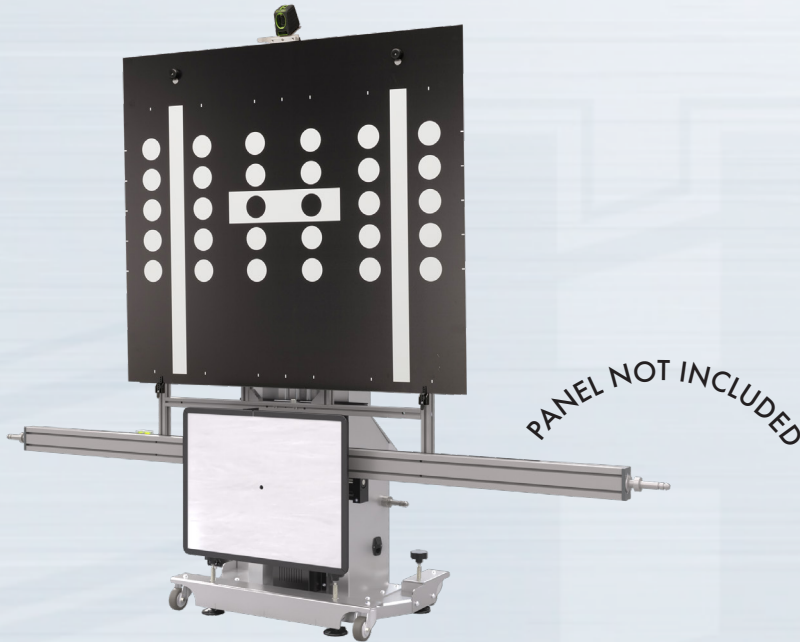

FRONT SENSORS CALIBRATION EQUIPMENT

PROADAS TS V1

PROADAS TS V1

PN	Power Supply	Description
0-62103801/00	110-230V/1PH/60-60HZ	PROADAS TS V1 The TS V1 kit is designed for customers having a NEXION CCD/CMOS wheel aligner and is composed by : PROADAS SCE 910, Radar panel, HL. V.2 Kit, Short radar bar kit with pins, Laser pointer support for bracket, data exchange kit wheel aligner - PROADAS.
8-62100012		Functionality license, 12 months subscription (compulsory)
8-62200094		TS V1 customization kit (compulsory)