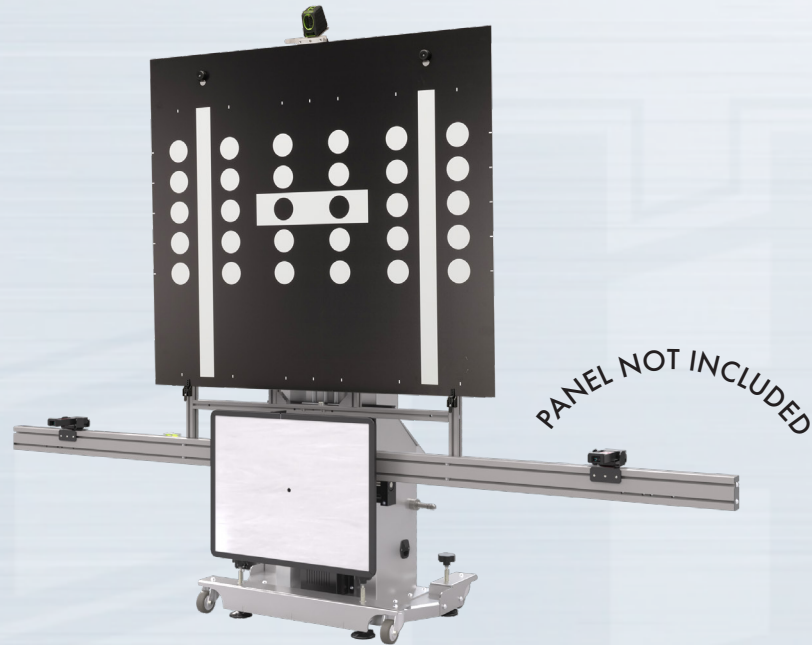

PROADAS START V1

PROADAS START V1

PN	Power Supply	Description
0-62104001/00	110-230/1ph/50-60Hz	PROADAS START V1 The START V1 kit is composed by : PROADAS SCE 910, Radar panel, START alignment kit, Long radar bar kit. Two (2) brackets are needed, NOT INCLUDED AS STANDARD
8-62100012		Functionality license, 12 months subscription (compulsory)
8-62200096		START V1 customization kit (compulsory)