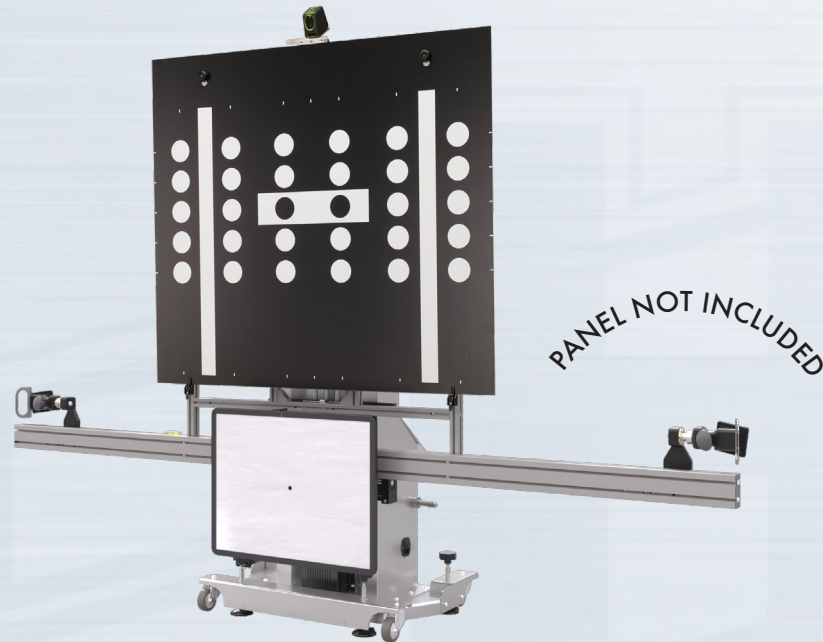

PROADAS TS-3D V1

PANEL NOT INCLUDED