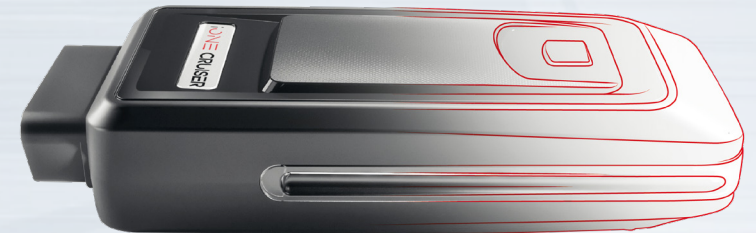

SELF-DIAGNOSIS

iONE CRUISER

Compatible with

Diagnosis License not Included

iONE CRUISER

PN	Description	
0-67501200		iONE CRUISER New generation diagnostic device, designed to work with all types of vehicles and communication protocols with the different ECU.
8-67500010		Activation License iONE Windows - Export (Compulsory) Included 12 months update service. Licenses can be activated through SOCIO Collection portal.

: New or Modified Item