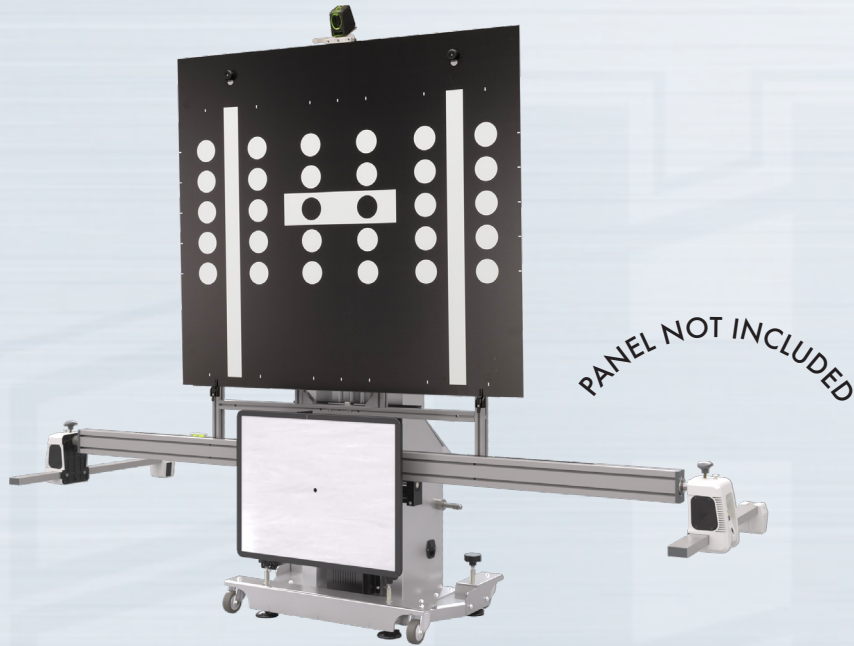

PROADAS TS-3D DIGITAL

PROADAS TS-3D DIGITAL

PN	Power Supply	Description
0-62103501/00	110-230/1ph/50-60Hz	PROADAS TS-3D DIGITAL The TS-3D Digital kit is designed for customers having a NEXION new generation camera wheel aligner and is composed by: PROADAS SCE 910, Radar panel, n. 2 BT laser pointers, Laser pointer support for bracket, Long radar bar kit, 3D Target kit, 75" Monitor, Monitor cover, Mini-PC for digital targets reproduction for the front camera, data exchange kit wheel aligner - PROADAS.
8-62100123		Functionality license PROADAS DIGITAL , 12 months subscription (compulsory)
8-62200091		Customization kit PROADAS TS-3D DIGITAL (compulsory)

PROADAS START DIGITAL

PROADAS START DIGITAL

PN	Power Supply	Description
0-62103601/00	110-230/1ph/50-60Hz	PROADAS START DIGITAL The START kit is composed by : PROADAS SCE 910, Radar panel,n, 2 laser pointers, START alignment kit, Long radar bar kit, 75" Monitor, Mini-PC for digital targets reproduction for the front camera. Two (2) brackets are needed (not included as standard).
8-62100123		Functionality license PROADAS DIGITAL, 12 months subscription (compulsory)
8-62200092		Customization kit PROADAS START DIGITAL (compulsory)

FRONT SENSORS CALIBRATION EQUIPMENT

PROADAS RS V1

PROADAS RS V1

PN	Power Supply	Description
0-62103701/00	110-230V/1PH/60-60HZ	PROADAS RS V1 The RS V1 kit is designed for customers not having a wheel aligner and is composed by: PROADAS SCE 910, Radar panel, Optical sensors adjustment kit, Laser pointer support for bracket, Steering lock, License for wheel alignment pre-check; Short bar kit.Four (4) brackets are needed, NOT INCLUDED AS STANDARD.
8-62100012		Functionality license ,12 months subscription (compulsory)
8-62200093		RS V1 customization kit (compulsory)