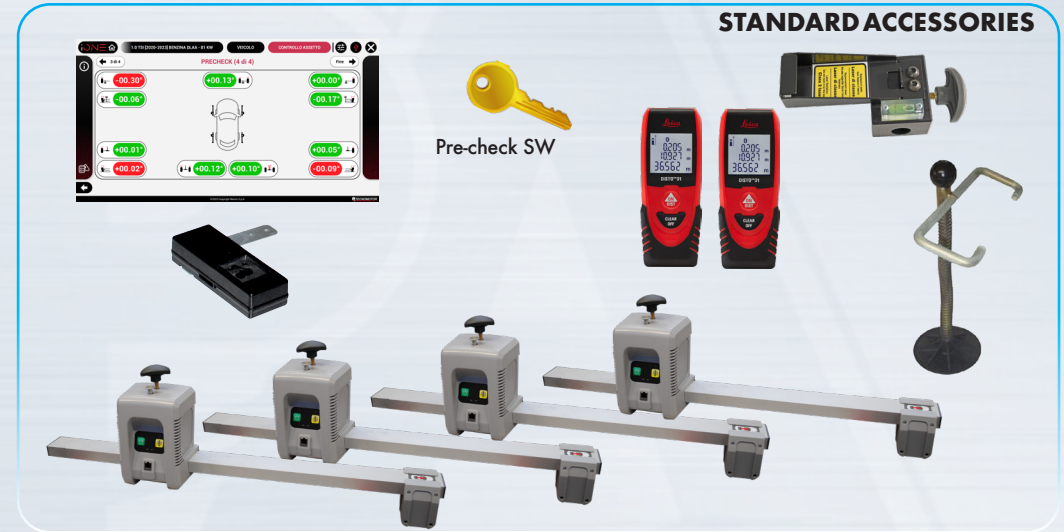

PROADAS RS DIGITAL

PROADAS RS DIGITAL

PN	Power Supply	Description
0-62103301/00	110-230/1ph/50-60Hz	PROADAS RS DIGITAL The RS Digital kit is designed for customers not having a wheel aligner and is composed by: PROADAS SCE 910, Radar panel, Optical sensors adjustment kit, Kit HL v.2, n. 2 BT laser pointers, Laser pointer support for bracket, Steering lock, License for wheel alignment pre-check, Short bar kit with pins, 75" Monitor, Mini-PC for digital targets reproduction for the front camera. Four (4) brackets are needed (not included as standard).
8-62100123		Functionality license PROADAS DIGITAL, 12 months subscription (compulsory)
8-62200089		Customization kit PROADAS RS DIGITAL (compulsory)